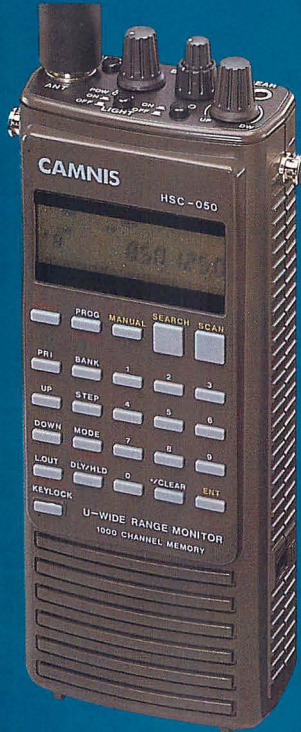

CAMNIS

1000 CHANNEL WIDE BAND SCANNING RECEIVER

SSB受信

HSC-050B DX

秘話解読内蔵 定価 ¥ 69,800 (税別)

HSC-050

定価 ¥ 59,800 (税別)

仕様

- 受信周波数
  .....100kHz~2060MHz
- 受信方式
  .....AM/FM/WFM/SSB
- ステップ周波数
  .....1kHz~999kHz
- チャンネルメモリ
  .....1000チャンネル
- 受信感度
  1~5MHz 3dBu EMF
  5~1000MHz 0dBu EMF
  1000~1500MHz 3dBu EMF
  1500~2000MHz 6dBu EMF
- サーチスピード
  .....20CH/秒以上

HSC-010

定価 ¥ 54,000 (税別)

仕様

- 受信周波数 .....2~1300MHz
- 受信方式 .....AM/FM/WFM
- ステップ周波数 .....5~995kHz
- チャンネルメモリ 1000チャンネル
- 感度 .....FM:0.5 μ V以上
  WFM:3.0 μ V以上
  AM:3.0 μ V以上
- サーチスピード 20CH/秒
- ANTコネクター .....BNC
- 音声出力 100mW以上